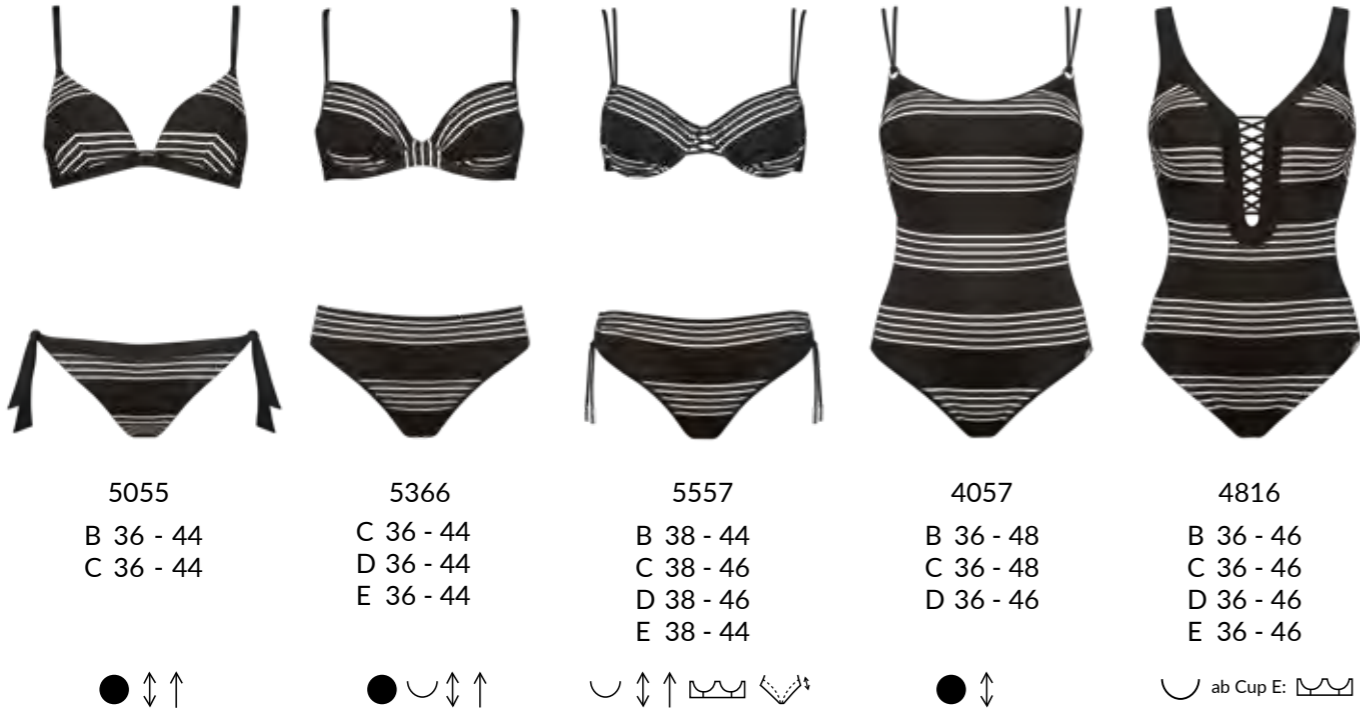

M3592
Blouse
Size: S - L

M3202
Caftan
Design: 814
Colour: 631 hot-coral
Size: S - L
end feb. / early march

M3628
Tunic
Design: 804
Colour: 654 Mimosa
Size: S - L
end feb. / early march

WATERFLOW

design 817 • colour 644 lime-ink • delivery end jan. / early feb.

5050
B 36 - 44
C 36 - 44

5610
B 36 - 46
C 36 - 44
D 36 - 42

5520
C 36 - 46
D 36 - 46
E 36 - 46

8887
36 - 46

4041
B 36 - 48
C 36 - 48
D 36 - 46

4780
B 36 - 46
C 36 - 46
D 36 - 46

M3036
Dress
Size: XS - L

P A C E

design 800 • colour 077 black-white • delivery end jan. / early feb.

M3223
Caftan
Design: 829
Colour: 697
offwhite-black
Size: S - L
end jan. / early feb.

M3606
Tunic
Design: 824
Colour: 006 black
Size: XS - L
end nov. / early dec. 2019